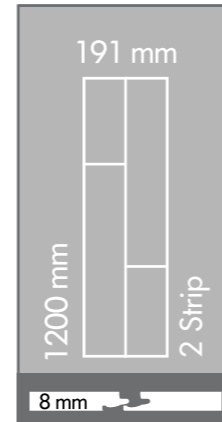

şiraz meşe shiraz oak

Pers İmparatorluğu'nun yüzyıllar boyunca kültür başkenti olan Şiraz kenti, AGT'nin yenilikçi bakış açısıyla evinize konuk oluyor. Şiraz Meşe, kendine has rengi ve dokusuyla mekanlara Şiraz kentinin sanatsal zenginliğini yansıtıyor.

Shiraz, culture capital of Persian Empire, will be your new guest. Authentic colors and texture of Shiraz Oak will present artistic wealth the city of Shiraz for places.