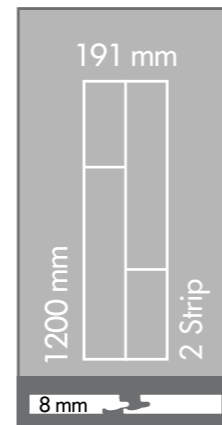

Gray Oak takes its name from oak tree which is considered as the symbol of immortality and youth. Body, leaves and acorns of the self-regenerating Oak tree will be your guest with AGT Floorings.

kanyon meşe canyon oak