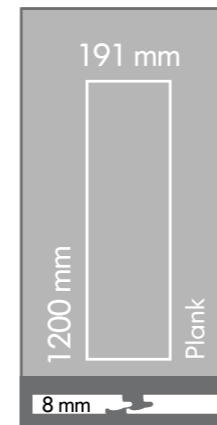

kanyon meşe canyon oak

Şartlar ne olursa olsun, Meşe duruşundan asla ödün vermeyen doğal bir anıt gibidir. Onu her tür hava koşuluna karşı güçlü kılan şey ise kökleridir. Tıpkı bir kanyon gibi kıvrımlı kökleri, nehirlerin akışından beslenir. Toprağın yalın ve eşsiz renk tonlarıyla Kanyon Meşe, mekanlarınıza yenilik katmaya geliyor.

No matter what conditions would be, Oak is like a natural monument without compromising from its standing just like a canyon, its curved roots are nourished by the flow of the rivers. Canyon Oak will be added innovation to your home, with its plain, and unique colors.